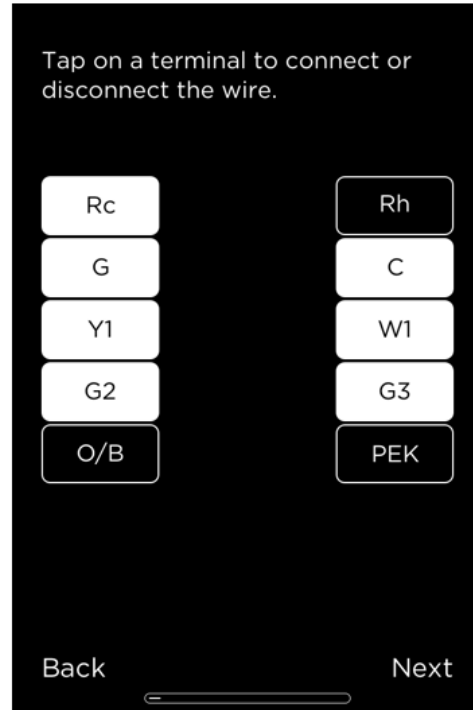

What is Multi-Speed Fan Support?

- Gives users with a multi-speed fan/blower in the home control over their fan speed with their ecobee smart thermostat
 - Not to be confused with variable fan speed

Off

ecobee

Pro Setup Flow & MSF UI on Thermostat

Are you a homeowner or a pro?

Pro Flow: MSF Setup

Wiring / Wire Detection

Fan Hold on Quick Changes Menu