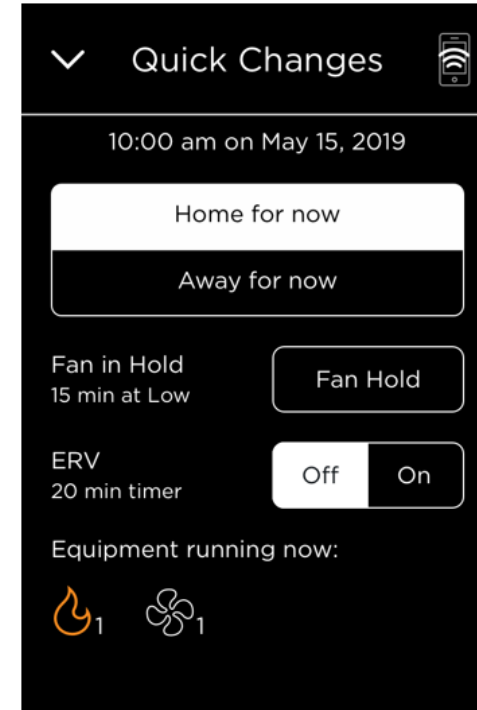

What is Multi-Speed Fan Support?

- Gives users with a multi-speed fan/blower in the home control over their fan speed with their ecobee smart thermostat
 - Not to be confused with variable fan speed

Off

ecobee

Pro Setup Flow & MSF UI on Thermostat

Are you a homeowner or a pro?

Pro Flow: MSF Setup

Wiring / Wire Detection

Fan Hold on Quick Changes Menu