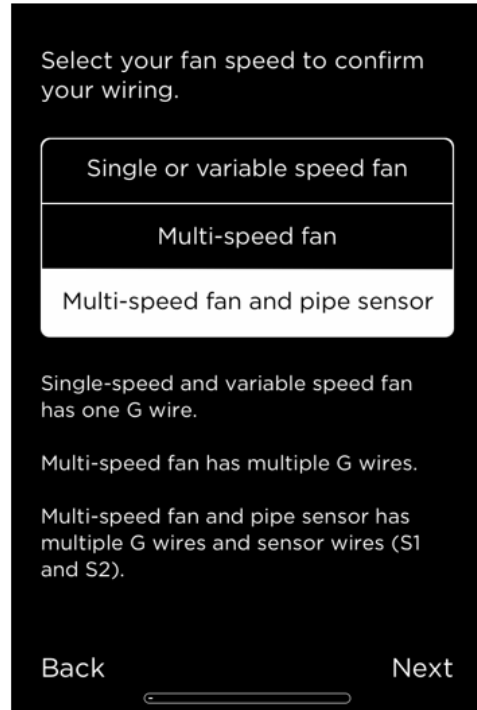

ecobee

Pro Setup Flow & MSF UI on Thermostat

Are you a homeowner or a pro?

Pro Flow: MSF Setup

Wiring / Wire Detection

Fan Hold on Quick Changes Menu